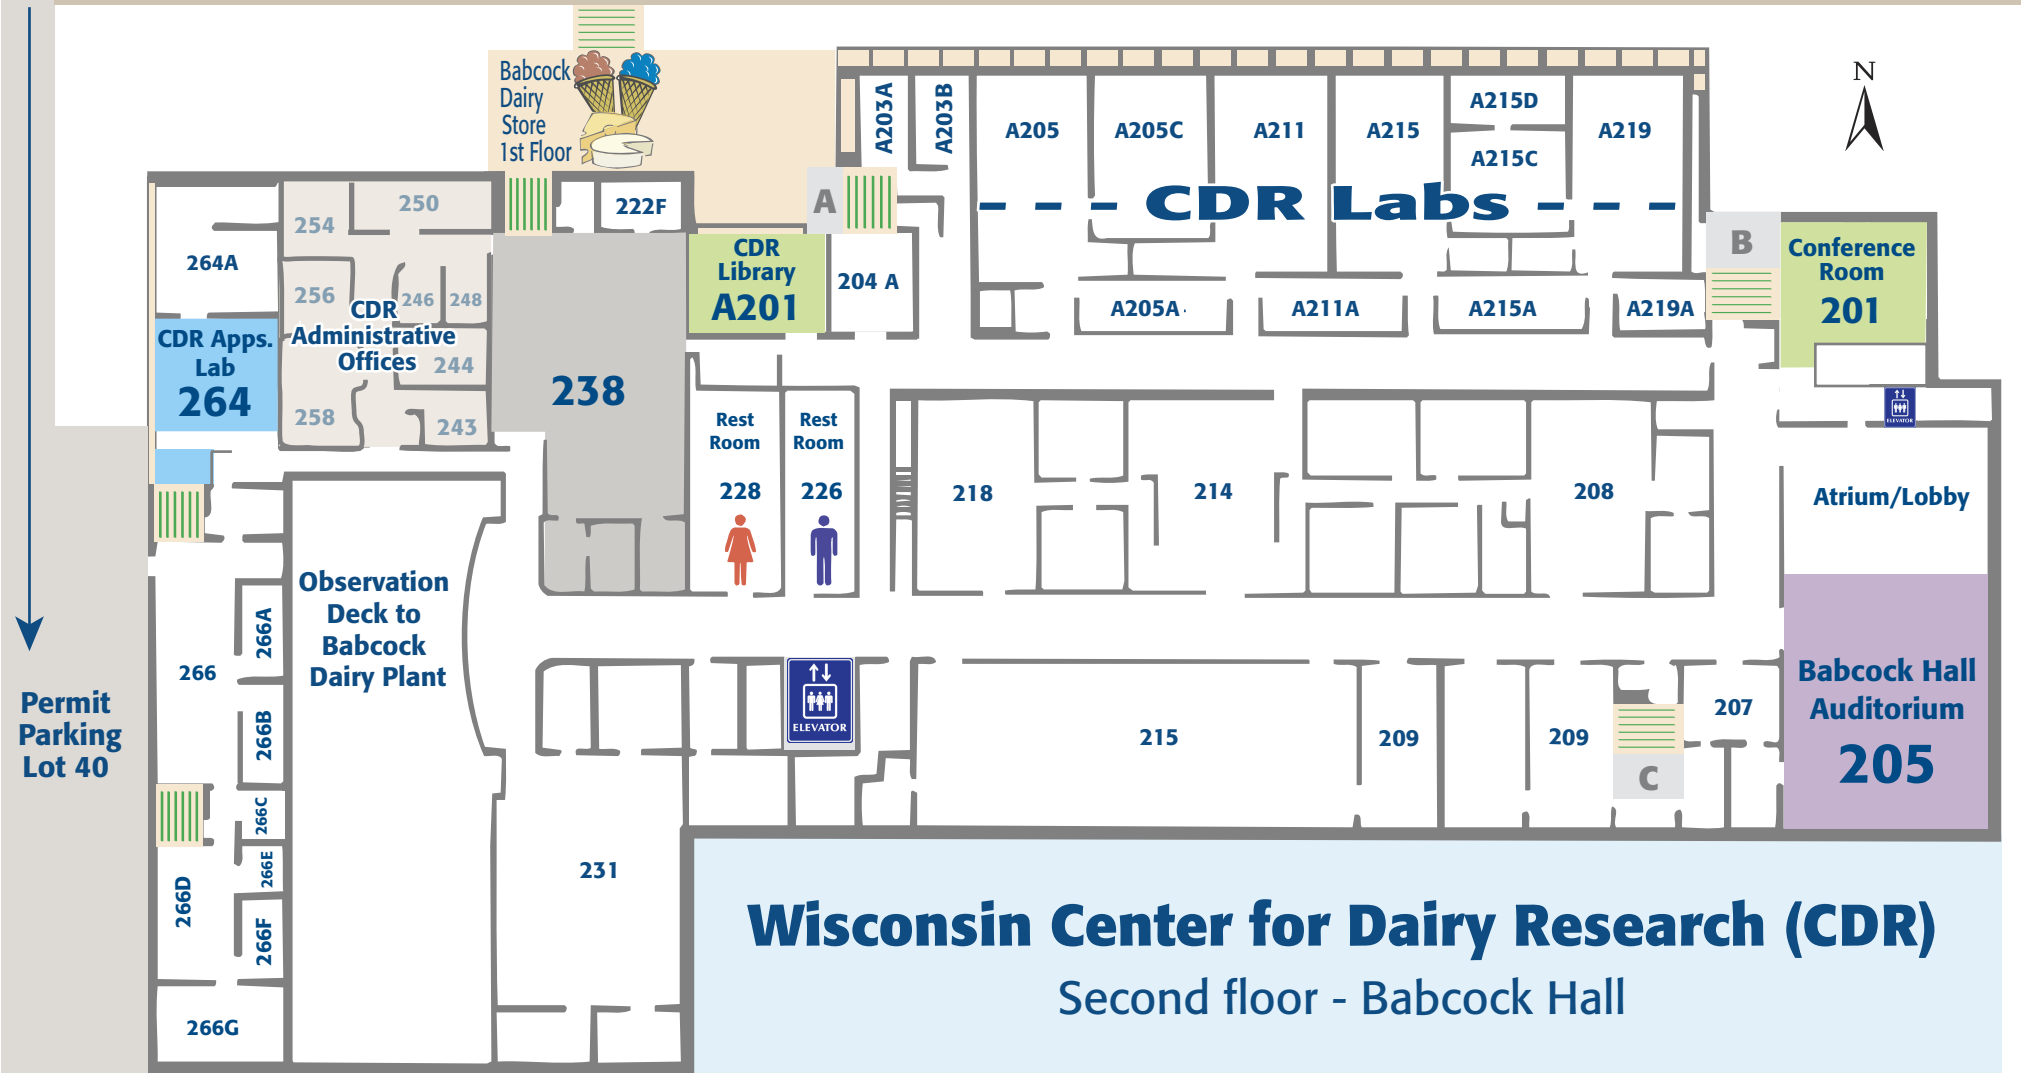

How to find the Wisconsin Center for Dairy Research

From Milwaukee,

take Interstate 94 west to the Badger interchange (94 & 90 intersection). Proceed north to Hwy 151 south exit (East Washington). Take E. Washington to E. Johnson (Ella's Deli on right has a large carousel in front of it). Veer off to the right on East Johnson. East Johnson eventually turns into Gorham and Gorham turns into University Ave. (approx. 3.5 miles). Take University Ave. until the Campus Drive stop light. Veer off to the far right before the Campus Drive stop light. Follow drive until you reach corner of Babcock Drive and Linden Avenue (one block). Babcock Hall is on the left. Wisconsin Center for Dairy Research is located on the second floor of Babcock Hall.

From Chicago,

take Interstate 90 west to the Madison Beltline (Hwy. 12, & 18 west). Proceed west to the Park Street exit. Take Park to University Avenue. Turn left and follow to Campus Drive light. Veer off to the far right before Campus Drive light. Follow drive until you reach corner of Babcock Drive and Linden Avenue (one block). Babcock Hall is on the left. Wisconsin Center for Dairy Research is located on the second floor of Babcock Hall

Please discuss parking accommodations with the CDR staff member that you will be meeting with. CDR main number: 608.262.5970

Linden Drive

Babcock Hall Auditorium, Rm. 205
Lab, Rm. 238

Norm Olson Library/Conference, Rm A201
Applications Lab, Rm 264