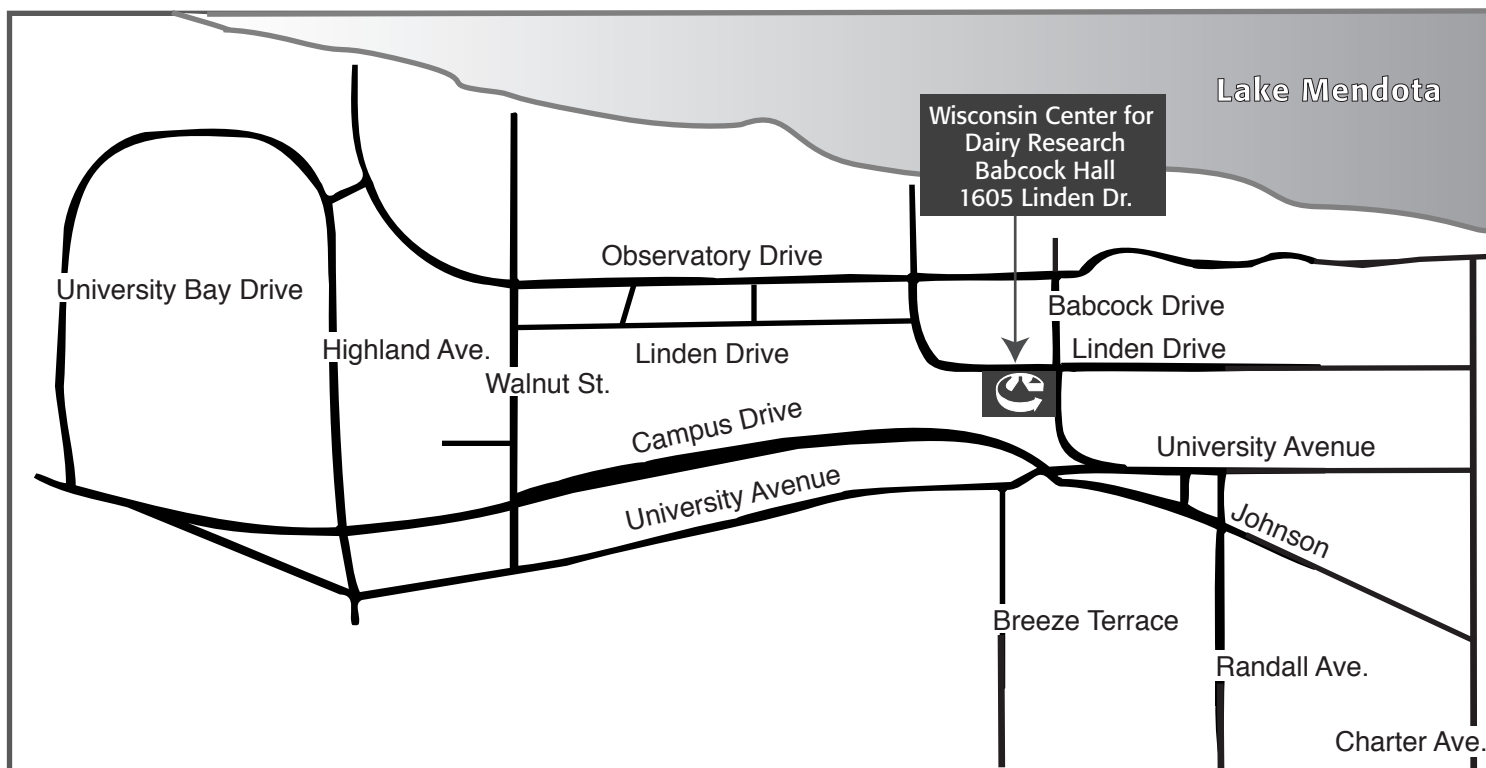

From Chicago,

take Interstate 90 west to the Madison Beltline (Hwy. 12, & 18 west). Proceed west to the Park Street exit. Take Park to University Avenue. Turn left and follow to Campus Drive light. Veer off to the far right before Campus Drive light. Follow drive until you reach corner of Babcock Drive and Linden Avenue (one block). Babcock Hall is on the left. Wisconsin Center for Dairy Research is located on the second floor of Babcock Hall

Please discuss parking accommodations with the CDR staff member that you will be meeting with. CDR main number: 608.262.5970