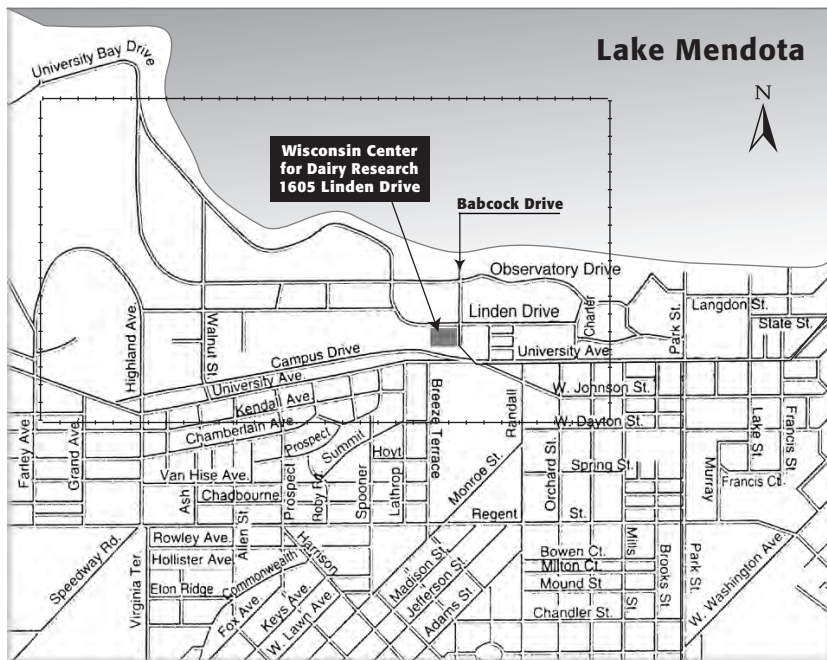

From Chicago,

take Interstate 90 west to the Madison Beltline (Hwy. 12, & 18 west). Proceed west to the Park Street exit. Take Park to University Avenue. Turn left and follow to Campus Drive light. Veer off to the far right before Campus Drive light. Follow drive until you reach corner of Babcock Drive and Linden Avenue (one block). Babcock Hall is on the left. Wisconsin Center for Dairy Research is located on the second floor of Babcock Hall

Please discuss parking accommodations with the CDR staff member that you will be meeting with. CDR main number: 608.262.5970