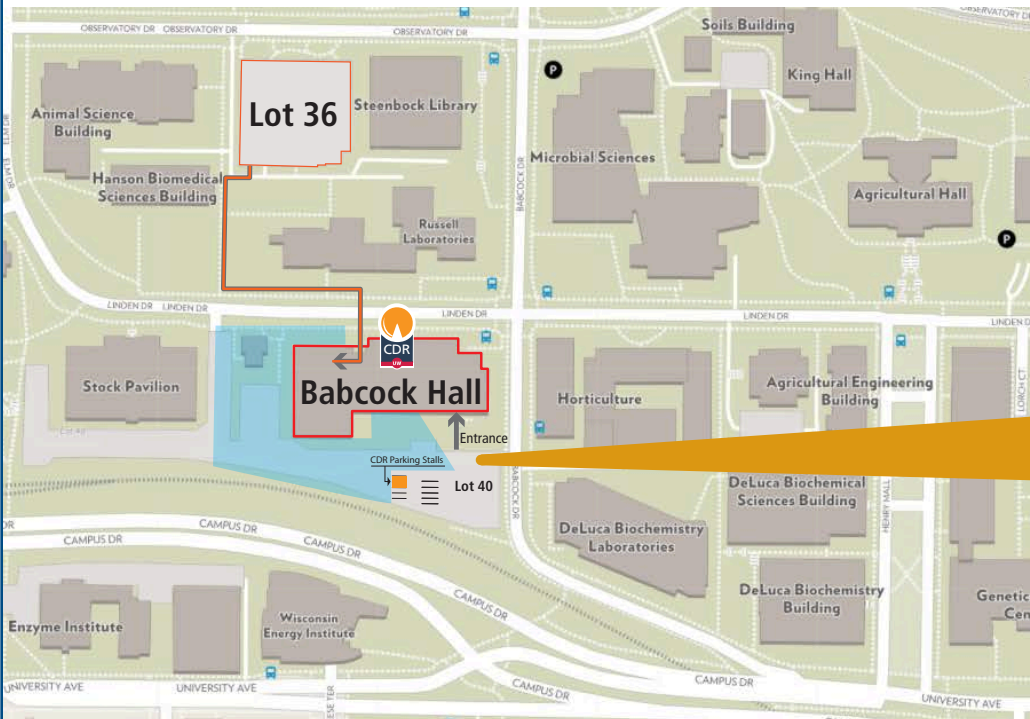

Directions to CDR Parking During Construction

The two CDR parking stalls have been moved from the southwest corner of Babcock Hall to behind the building in lot 40 (see photo below). You can access the relocated parking stalls by exiting University Avenue onto Babcock Drive OR by turning south onto Babcock Drive from Linden Drive (Babcock Drive is now 2-way traffic). The CDR stalls are marked with signs attached to the fencing. Enter Babcock Hall through the building's southeast door marked on the map below with an arrow. CDR is located on the second floor, Room 245, across from the dairy plant observation windows.

Please discuss parking accommodations with the CDR staff member you will be meeting with. CDR main line: 608.262.5970