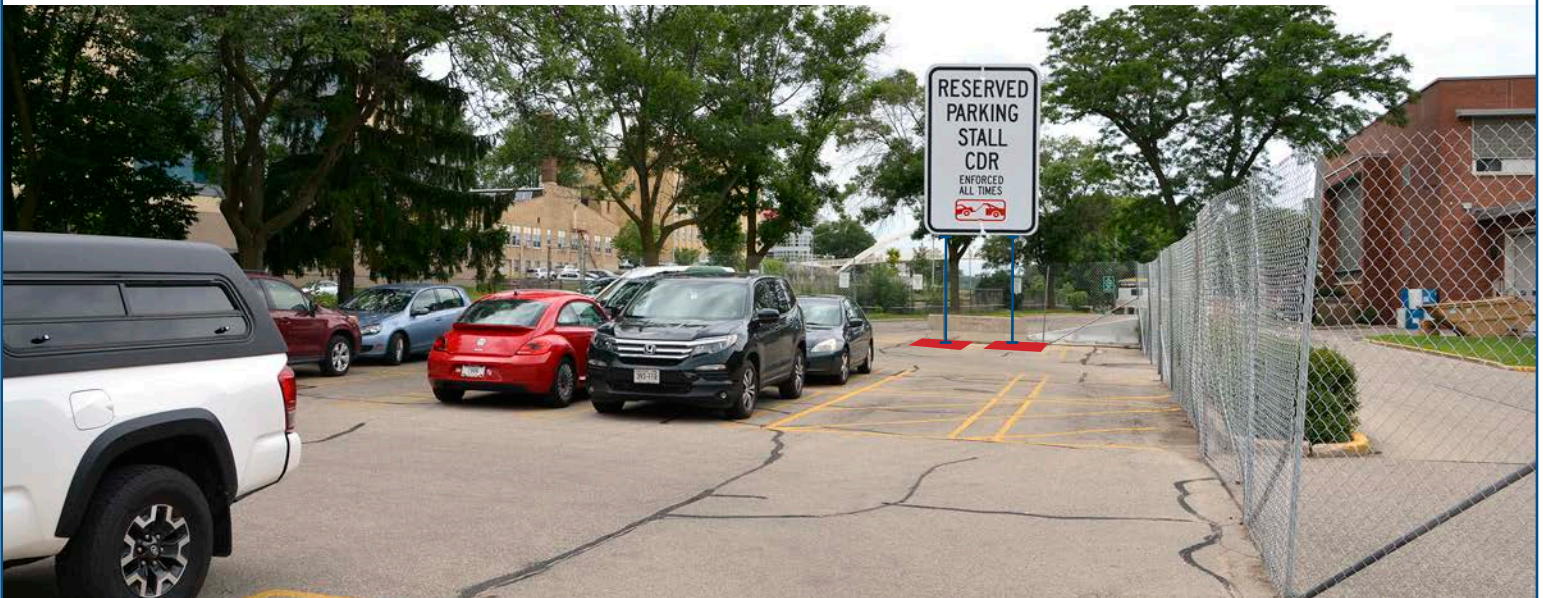

Directions to CDR Parking During Construction

The two CDR parking stalls have been moved from the southwest corner of Babcock Hall to behind the building in lot 40 (see photo below). You can access the relocated parking stalls by exiting University Avenue onto Babcock Drive OR by turning south onto Babcock Drive from Linden Drive (Babcock Drive is now 2-way traffic). The CDR stalls are marked with signs attached to the fencing. Enter Babcock Hall through the building's southeast door marked on the map below with an arrow. CDR is located on the second floor, Room 245, across from the dairy plant observation windows.

Please discuss parking accommodations with the CDR staff member you will be meeting with. CDR main line: 608.262.5970