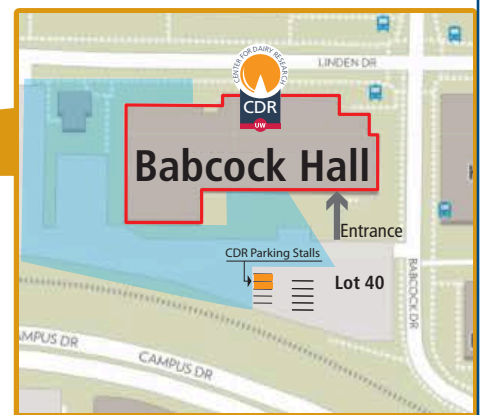

CDR is located on the second floor, Room 245, across from the dairy plant observation windows. Please discuss parking accommodations with the CDR staff member you will be meeting with. CDR main line: 608.262.5970