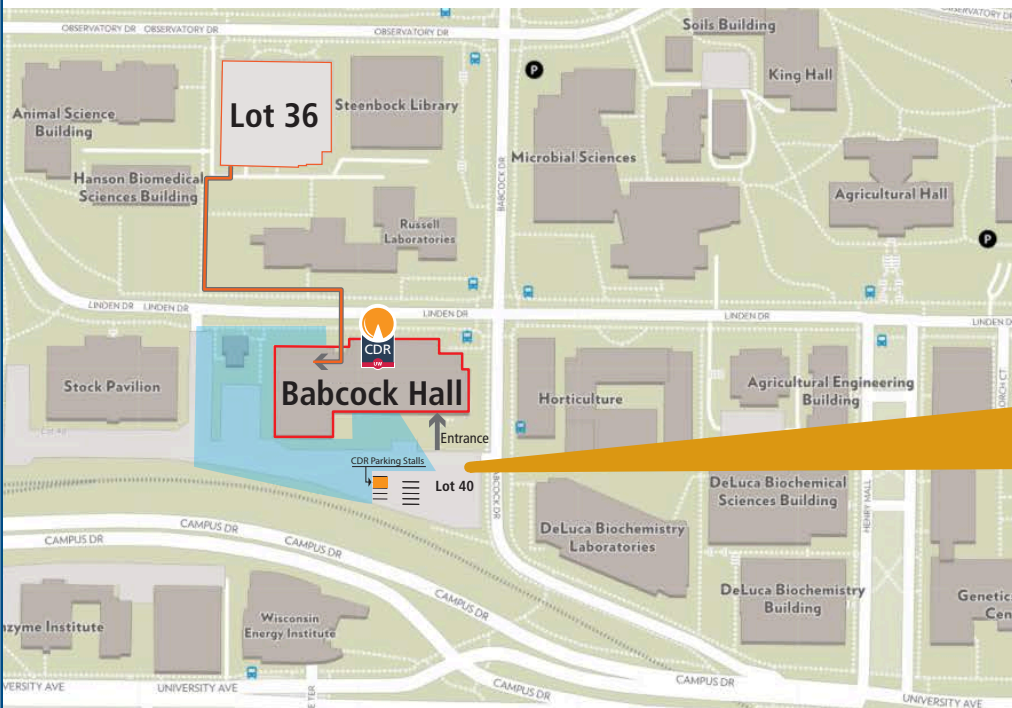

## Directions to the Center for Dairy Research

**From Chicago**, take Interstate 90 west to the Madison Beltline (Hwy. 12 & 18 west). Proceed west to the Park Street exit. Take Park to University Avenue. Turn left and follow to the Campus Drive traffic light. Veer off to the far right onto Babcock Drive and take the first left into lot 40. The 2 CDR parking stalls are marked and next to the fence. CDR is located on the second floor, Room 245, across from the dairy plant observation windows.

**From Milwaukee**, take Interstate 94 west to the Badger interchange (94 & 90 intersection). Proceed north to Hwy 151 south exit (East Washington). Take East Washington to North Baldwin street, turn right go to Gorham, turn left and take it past State Street and Gorham turns into University Ave. Proceed on University Ave. until the Campus Drive stop light. Veer off to the far right onto Babcock Drive and take the first left into lot 40. The 2 CDR parking stalls are marked and next to the fence.

**From the south or west**, take the Madison Beltline (Hwy. 12 & 14) east to the Park Street exit. Take Park to University Avenue. Turn left and follow to the Campus Drive traffic light. Veer off to the far right onto Babcock Drive and take the first left into lot 40. The 2 CDR parking stalls are marked and next to the fence. Center for Dairy Research is located on the second floor of Babcock Hall.